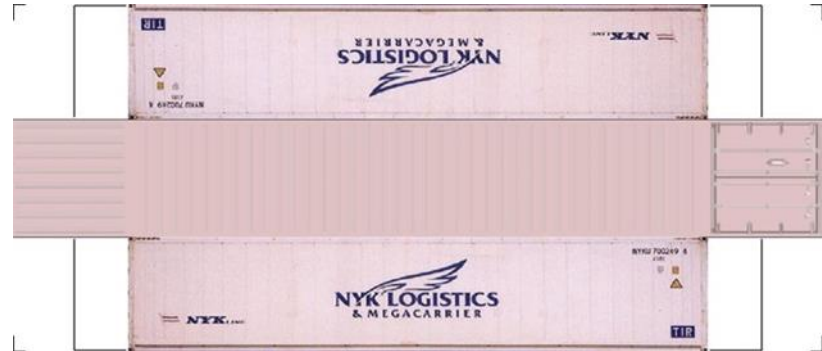

# BUILD YOUR OWN (N SCALE) 40ft SHIPPING CONTAINERS

[Click to watch instructional video](#)

**BUILD YOUR OWN ( 40ft SHIPPING CONTAINERS ) N SCALE**

Drawn By  
[www.krafttrains.com](http://www.krafttrains.com)