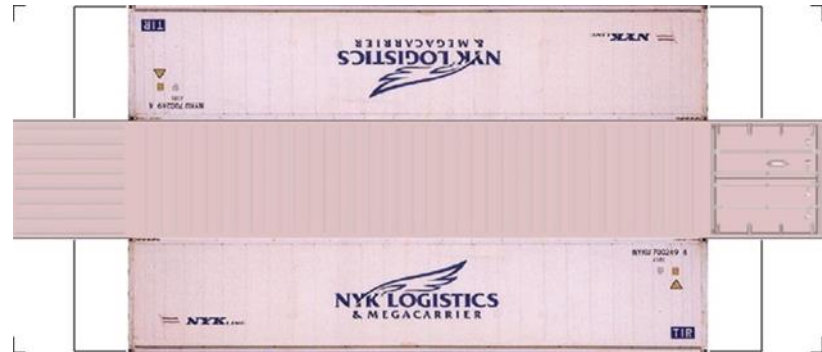

# BUILD YOUR OWN (N SCALE) 40ft SHIPPING CONTAINERS

[Click to watch instructional video](#)

**BUILD YOUR OWN ( 40ft SHIPPING CONTAINERS ) N SCALE**

Drawn By  
[www.krafttrains.com](http://www.krafttrains.com)